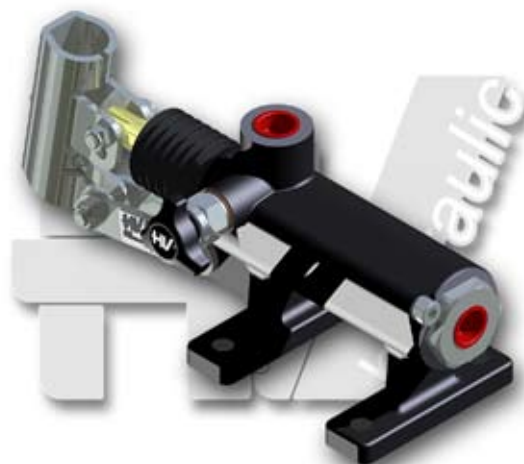

PMO 70 s

with release hand knob

double acting hand pump for single acting cylinder
for fixing to wall

Specifications:

- Piston treated with Niploy
- Lever connection Ø 27
- Standard colour black

DISPLACEMENT cm ³	A mm	B mm	C mm	D °	E °	ACTUAL DISPLACEMENT cm ³	PRESSURE BAR		MASS KG	CODE WITHOUT BELLOWS	CODE WITH BELLOWS	L
							WORK P.	MAX				
70	-	-	-	45	40	70,233	180	230	5,100	6079.0005	6079.0032	