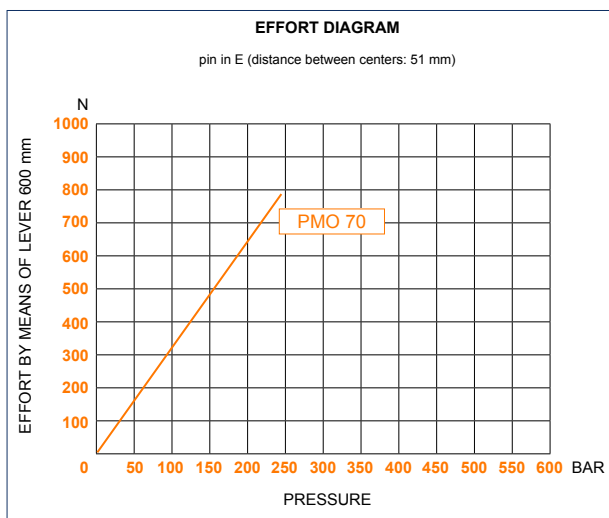

PMO 70 s

with release hand knob

double acting hand pump for single acting cylinder
for fixing to wall

Specifications:

- Piston treated with Niploy
- Lever connection Ø 27
- Standard colour black

DISPLACEMENT cm ³	A mm	B mm	C mm	D °	E °	ACTUAL DISPLACEMENT cm ³	PRESSURE BAR		MASS KG	CODE WITHOUT BELLOWS	CODE WITH BELLOWS	L
							WORK P.	MAX				
70	-	-	-	45	40	70,233	180	230	5,100	6079.0005	6079.0032	