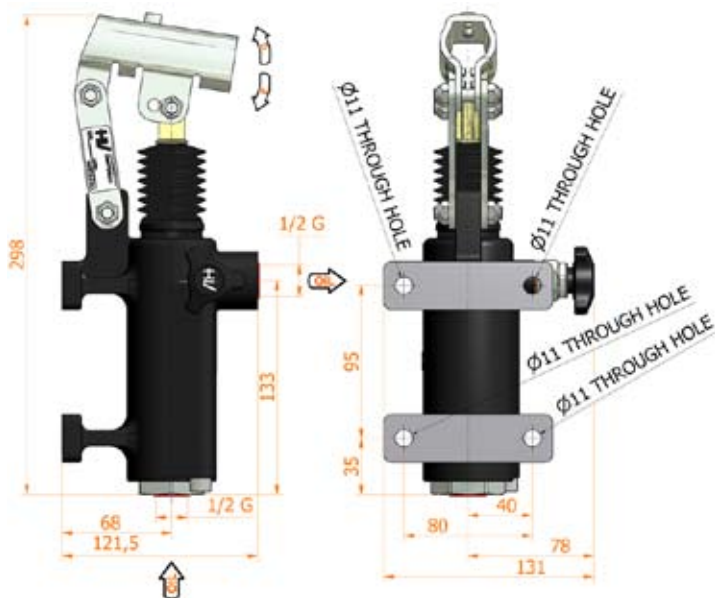

PMO 70 s

with release hand knob

double acting hand pump for single acting cylinder
for fixing to wall

Specifications:

- Piston treated with Niploy
- Lever connection Ø 27
- Standard colour black

DISPLACEMENT cm ³	A mm	B mm	C mm	D °	E °	ACTUAL DISPLACEMENT cm ³	PRESSURE BAR		MASS KG	CODE WITHOUT BELLOWS	CODE WITH BELLOWS	L
							WORK P.	MAX				
70	-	-	-	45	40	70,233	180	230	5,100	6079.0005	6079.0032	