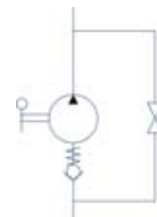

PMO 70 s

with release hand knob

double acting hand pump for single acting cylinder
for fixing to wall

Specifications:

- Piston treated with Niploy
- Lever connection Ø 27
- Standard colour black

DISPLACEMENT cm ³	A mm	B mm	C mm	D °	E °	ACTUAL DISPLACEMENT cm ³	PRESSURE BAR		MASS KG	CODE WITHOUT BELLOWS	CODE WITH BELLOWS	L
							WORK P.	MAX				
70	-	-	-	45	40	70,233	180	230	5,100	6079.0005	6079.0032	