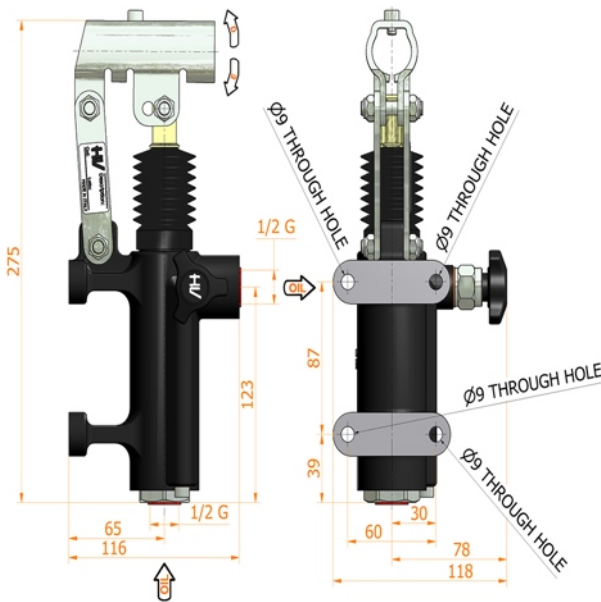

PMO 50 s

with release hand knob
double acting hand pump for single acting cylinder
for fixing to wall

Specifications:

- Cast iron body
- Piston treated with Niploy
- White zinc plated support lever
- Lever connection Ø 27
- White zinc plated external parts
- Standard colour black

DISPLACEMENT cm ³	A mm	B mm	C mm	D °	E °	ACTUAL DISPLACEMENT cm ³	PRESSURE BAR		MASS KG	CODE WITHOUT BELLOWS	CODE WITH BELLOWS
							OPTIMAL	MAX			
50	--	--	--	38	37	43,825	80	280	3,400	6077.0005	6077.0032