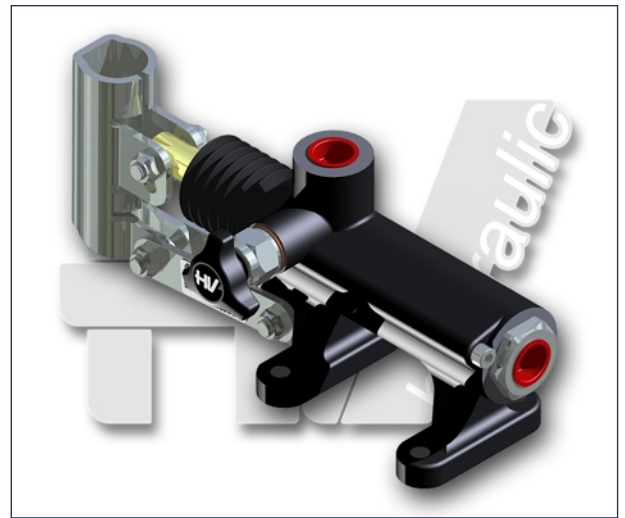

PMO 50 s

with release hand knob
double acting hand pump for single acting cylinder
for fixing to wall

Specifications:

- Cast iron body
- Piston treated with Niploy
- White zinc plated support lever
- Lever connection Ø 27
- White zinc plated external parts
- Standard colour black

DISPLACEMENT cm ³	A mm	B mm	C mm	D °	E °	ACTUAL DISPLACEMENT cm ³	PRESSURE BAR		MASS KG	CODE WITHOUT BELLOWS	CODE WITH BELLOWS
							OPTIMAL	MAX			
50	--	--	--	38	37	43,825	80	280	3,400	6077.0005	6077.0032