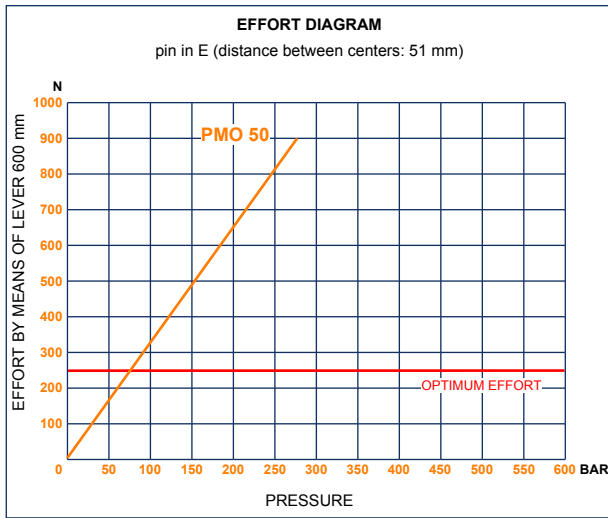

PMO 50 s

with release hand knob
double acting hand pump for single acting cylinder
for fixing to wall

Specifications:

- Cast iron body
- Piston treated with Niploy
- White zinc plated support lever
- Lever connection Ø 27
- White zinc plated external parts
- Standard colour black

DISPLACEMENT cm ³	A mm	B mm	C mm	D °	E °	ACTUAL DISPLACEMENT cm ³	PRESSURE BAR		MASS KG	CODE WITHOUT BELLOWS	CODE WITH BELLOWS
							OPTIMAL	MAX			
50	--	--	--	38	37	43,825	80	280	3,400	6077.0005	6077.0032