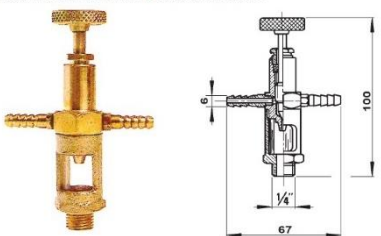

KRAN FOR DRYPPSMØRING – dobbel (to uttak/180°)

KRAN FOR DRYPPSMØRING.

Best.nr	dim.	B	H
BP5040200003	1/4"	67	100