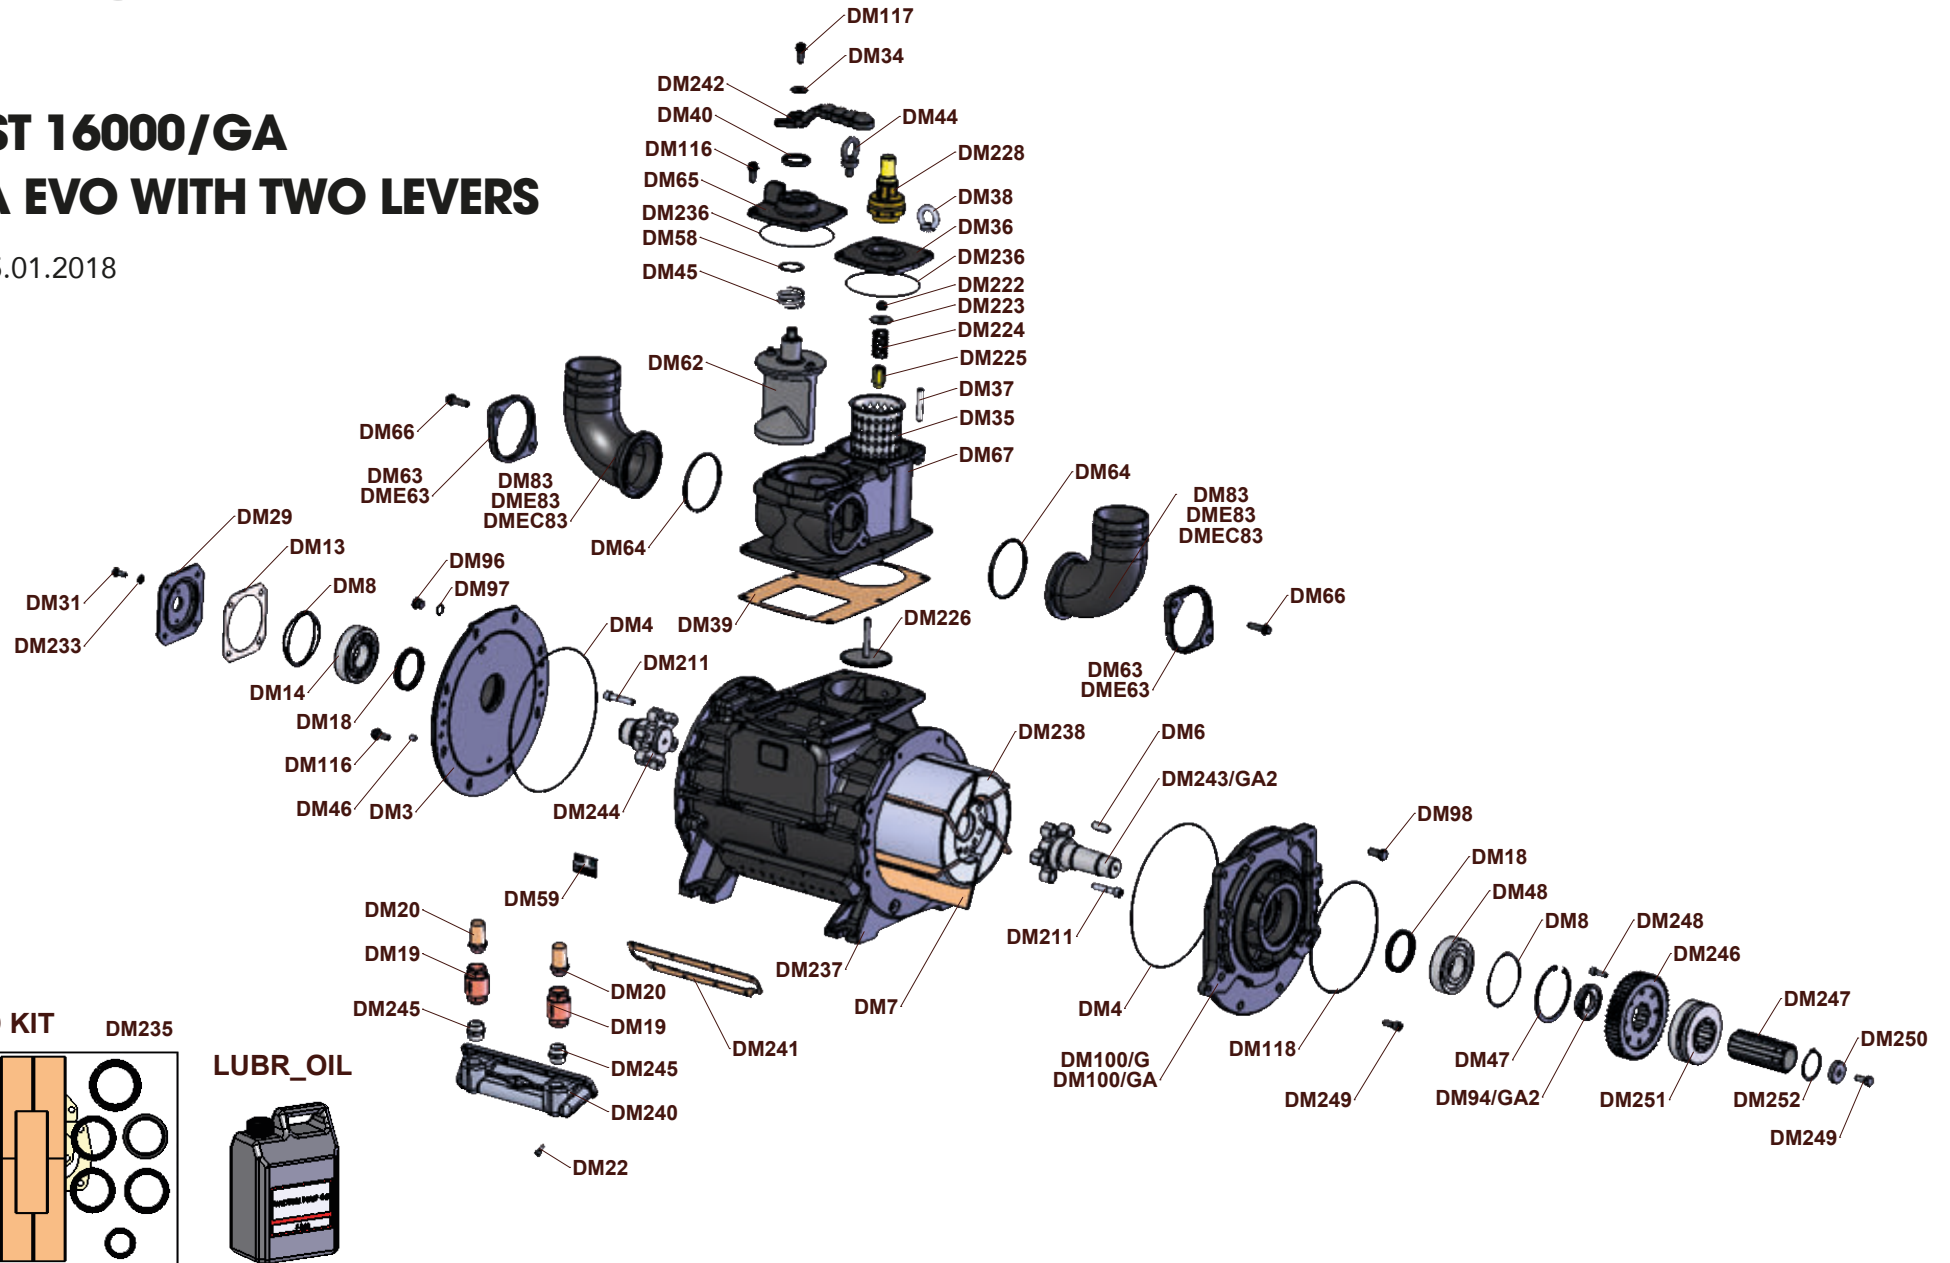

BALLAST 16000/GA GARDA EVO WITH TWO LEVERS

Rel. 0 del 15.01.2018